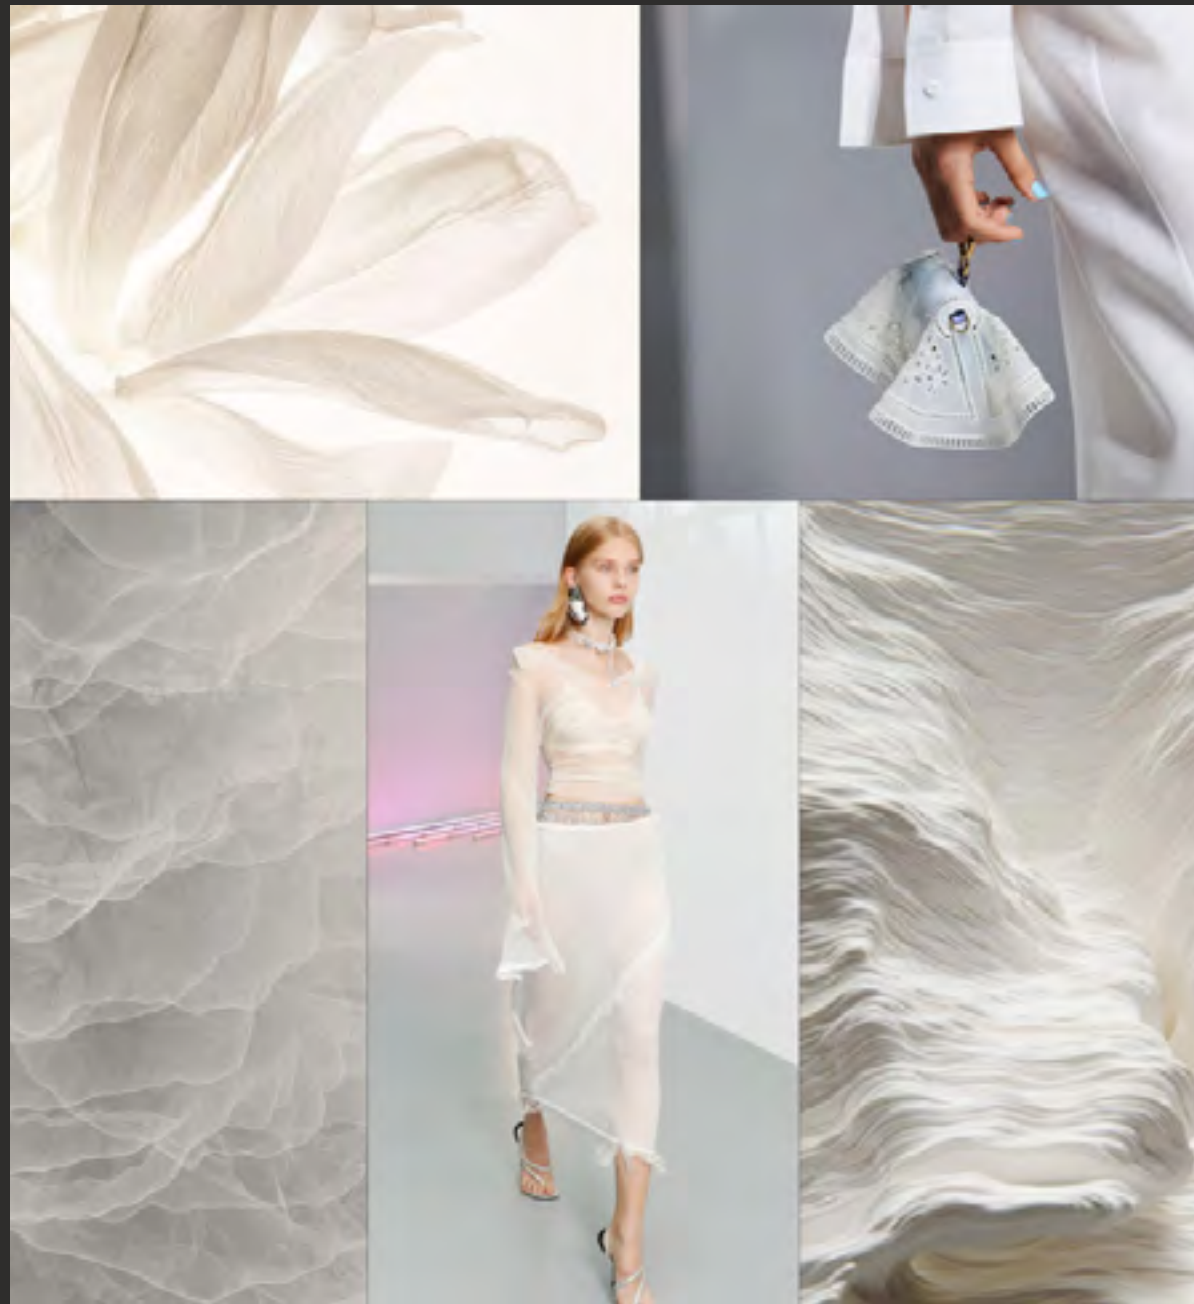

WAVE

FASHION INDICATIONS

FW 2023-24